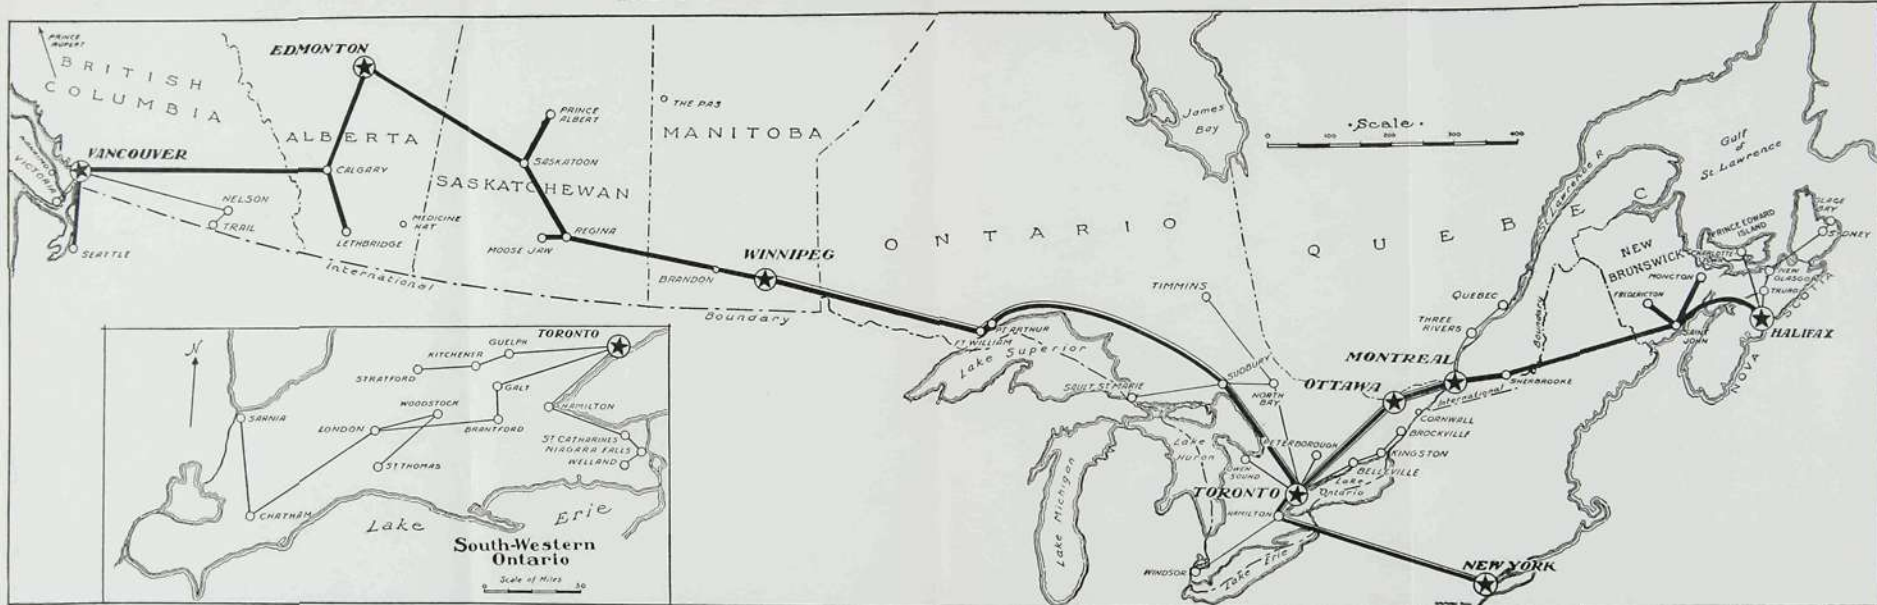

THE CANADIAN PRESS LEASED WIRE SYSTEM — 1938

LEGEND—

Triple Trunk	-	====	Triple Trunk Mileage	-	1,125
Double Trunk	-	=====	Double Trunk Mileage	-	3,346
Single Trunk	-	————	Single Trunk Mileage	-	5,484
Bureaux	-	★	Special, Sport, and Financial	-	843
Leased Wire Members	-	○	Total Mileage	-	10,798
Pony Members	-	○			